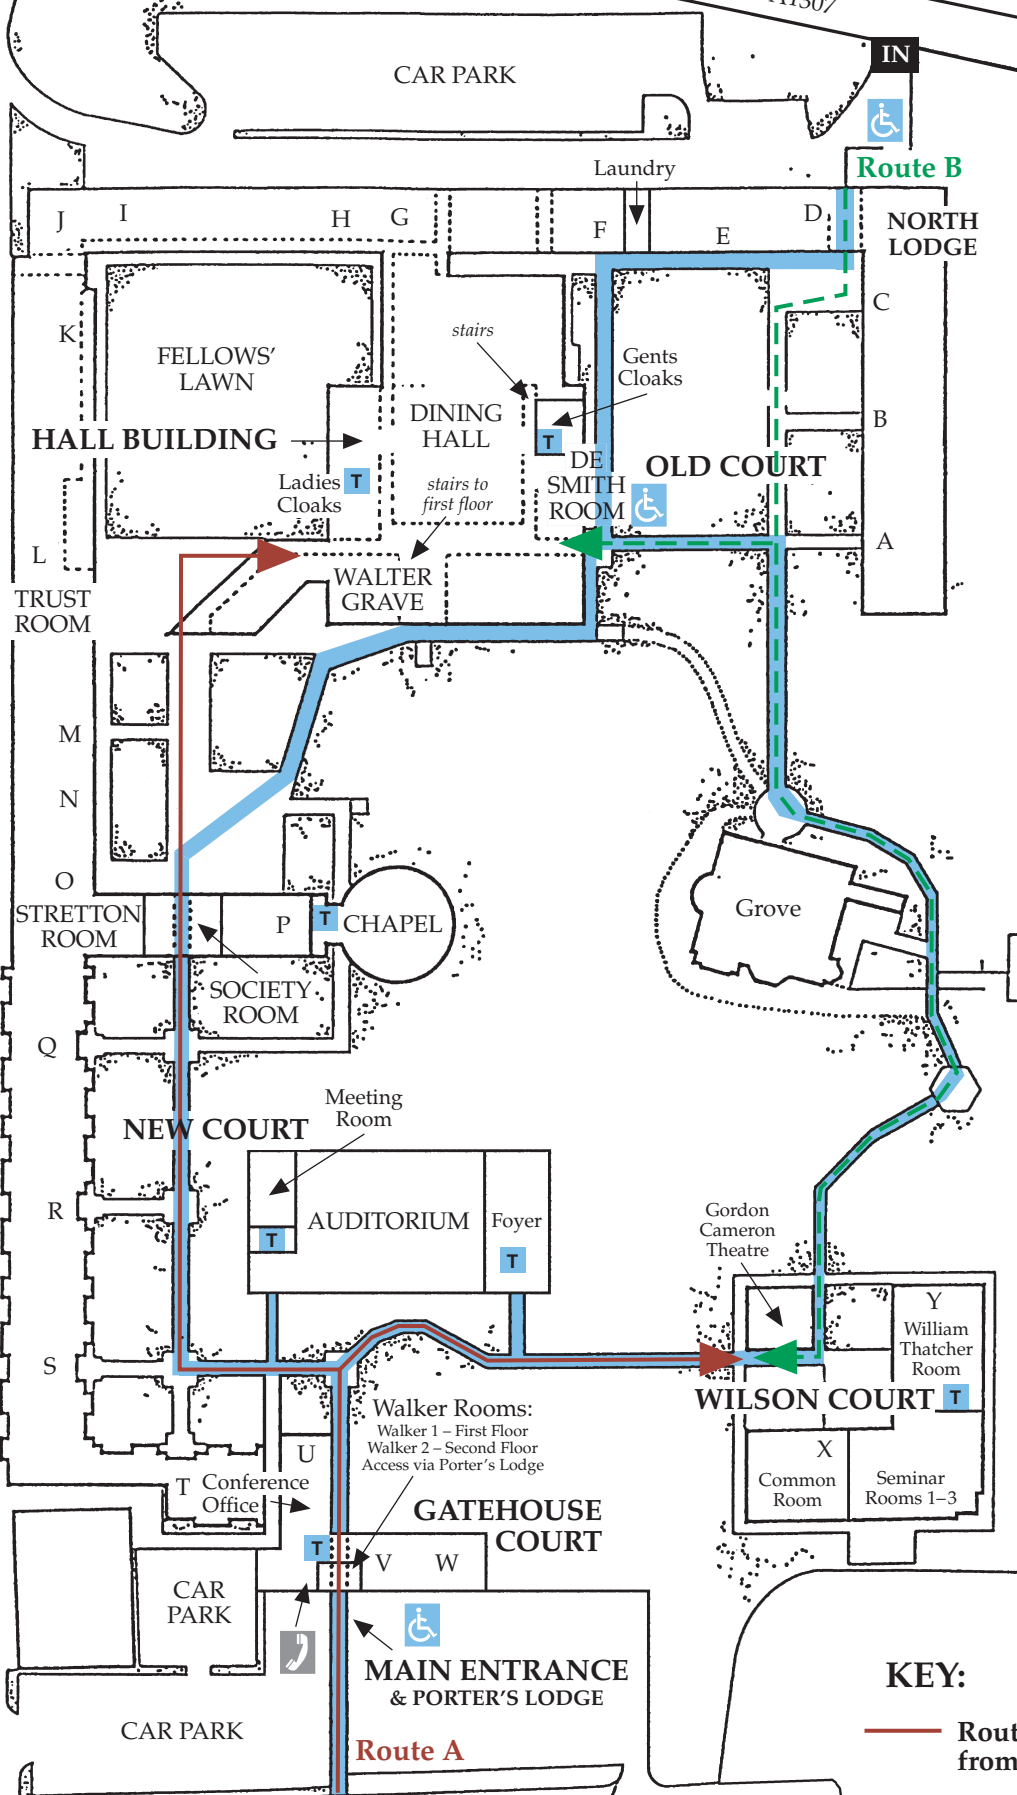

For further information contact:

Fitzwilliam College • Storey's Way • Cambridge • CB3 0DG
 Porters' Lodge 01223 332000 • Fax 01223 477976 • www.fitz.cam.ac.uk/conference

Ground Floor Site Plan

From A14 West & North (Huntingdon direction)

From A14 East (Bury St Edmunds direction)

HUNTINGDON ROAD A1307

B1049

HALL BUILDING First Floor Plan

KEY:

- Route A from Storey's Way car park
- - - Route B from Huntingdon Road car park
- T Disabled access & toilets (T)

Scale 1:500

From M11, Jct. 13 via A1303