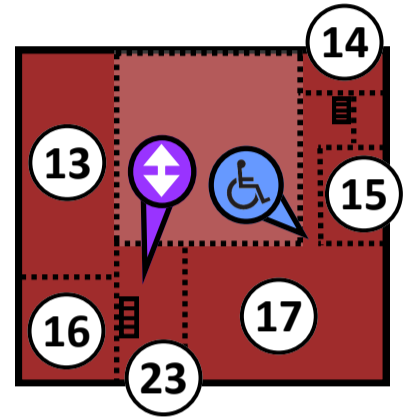

Wilson
Court

Fellows'
Court

Tree
Court

Hall
Building
& Dining
Hall

Main Car Park

North
Entrance

Cycle Bay

First floor of
Hall Building

ROOMS

- Gaskoin Room (15)
- Gordon Cameron Lecture Theatre (19)
- Music Room (14)
- Old Library 1 (16)
- Old Library 2 (13)
- Old Senior Common Room (10)
- Reddaway Room (17)
- Society Room (18)
- Stretton Room (O)
- Trust Room (L)
- Walker Rooms 11 & 21 (upstairs)(22)
- Walter Grave Room (11)
- William Thatcher Room,
Wilson Court common rooms
& seminar rooms (20)