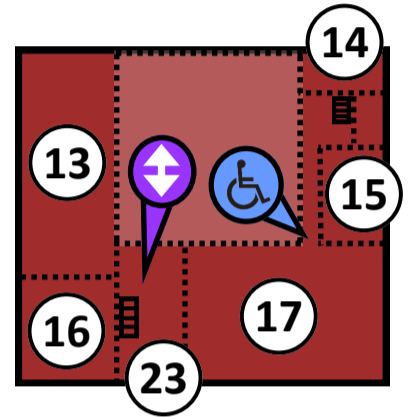

Huntingdon Road (A1307)

Five-minute walk
to Magdalene Bridge

Main Car Park

North
Entrance

Cycle Bay

First floor of
Hall Building

ROOMS

- Gaskoin Room (15)
- Gordon Cameron Lecture Theatre (19)
- Music Room (14)
- Old Library 1 (16)
- Old Library 2 (13)
- Old Senior Common Room (10)
- Reddaway Room (17)
- Society Room (18)
- Stretton Room (O)
- Trust Room (L)
- Walker Rooms 11 & 21 (upstairs)(22)
- Walter Grave Room (11)
- William Thatcher Room,
Wilson Court common rooms
& seminar rooms (20)

FACILITIES

- Café Bar (12)
- Conferences Office (G)
- Cyber Café (23)
- Dining Hall / Buttery (3)
- Domestic Office (K)
- IT Office (U)
- Laundry (F)
- North Porters' Lodge (1)
- Main Porters' Lodge (22)
- Screens / Notice Boards (9)

Toilets

Disabled toilet

Lift

Taxi freephone

South Entrance

10 minute walk
to The Backs

Storey's Way

Car
Park

Wilson
Court

Fellows'
Court

Tree
Court

Hall
Building
& Dining
Hall

Main Car Park

North
Entrance

Cycle Bay

First floor of
Hall Building