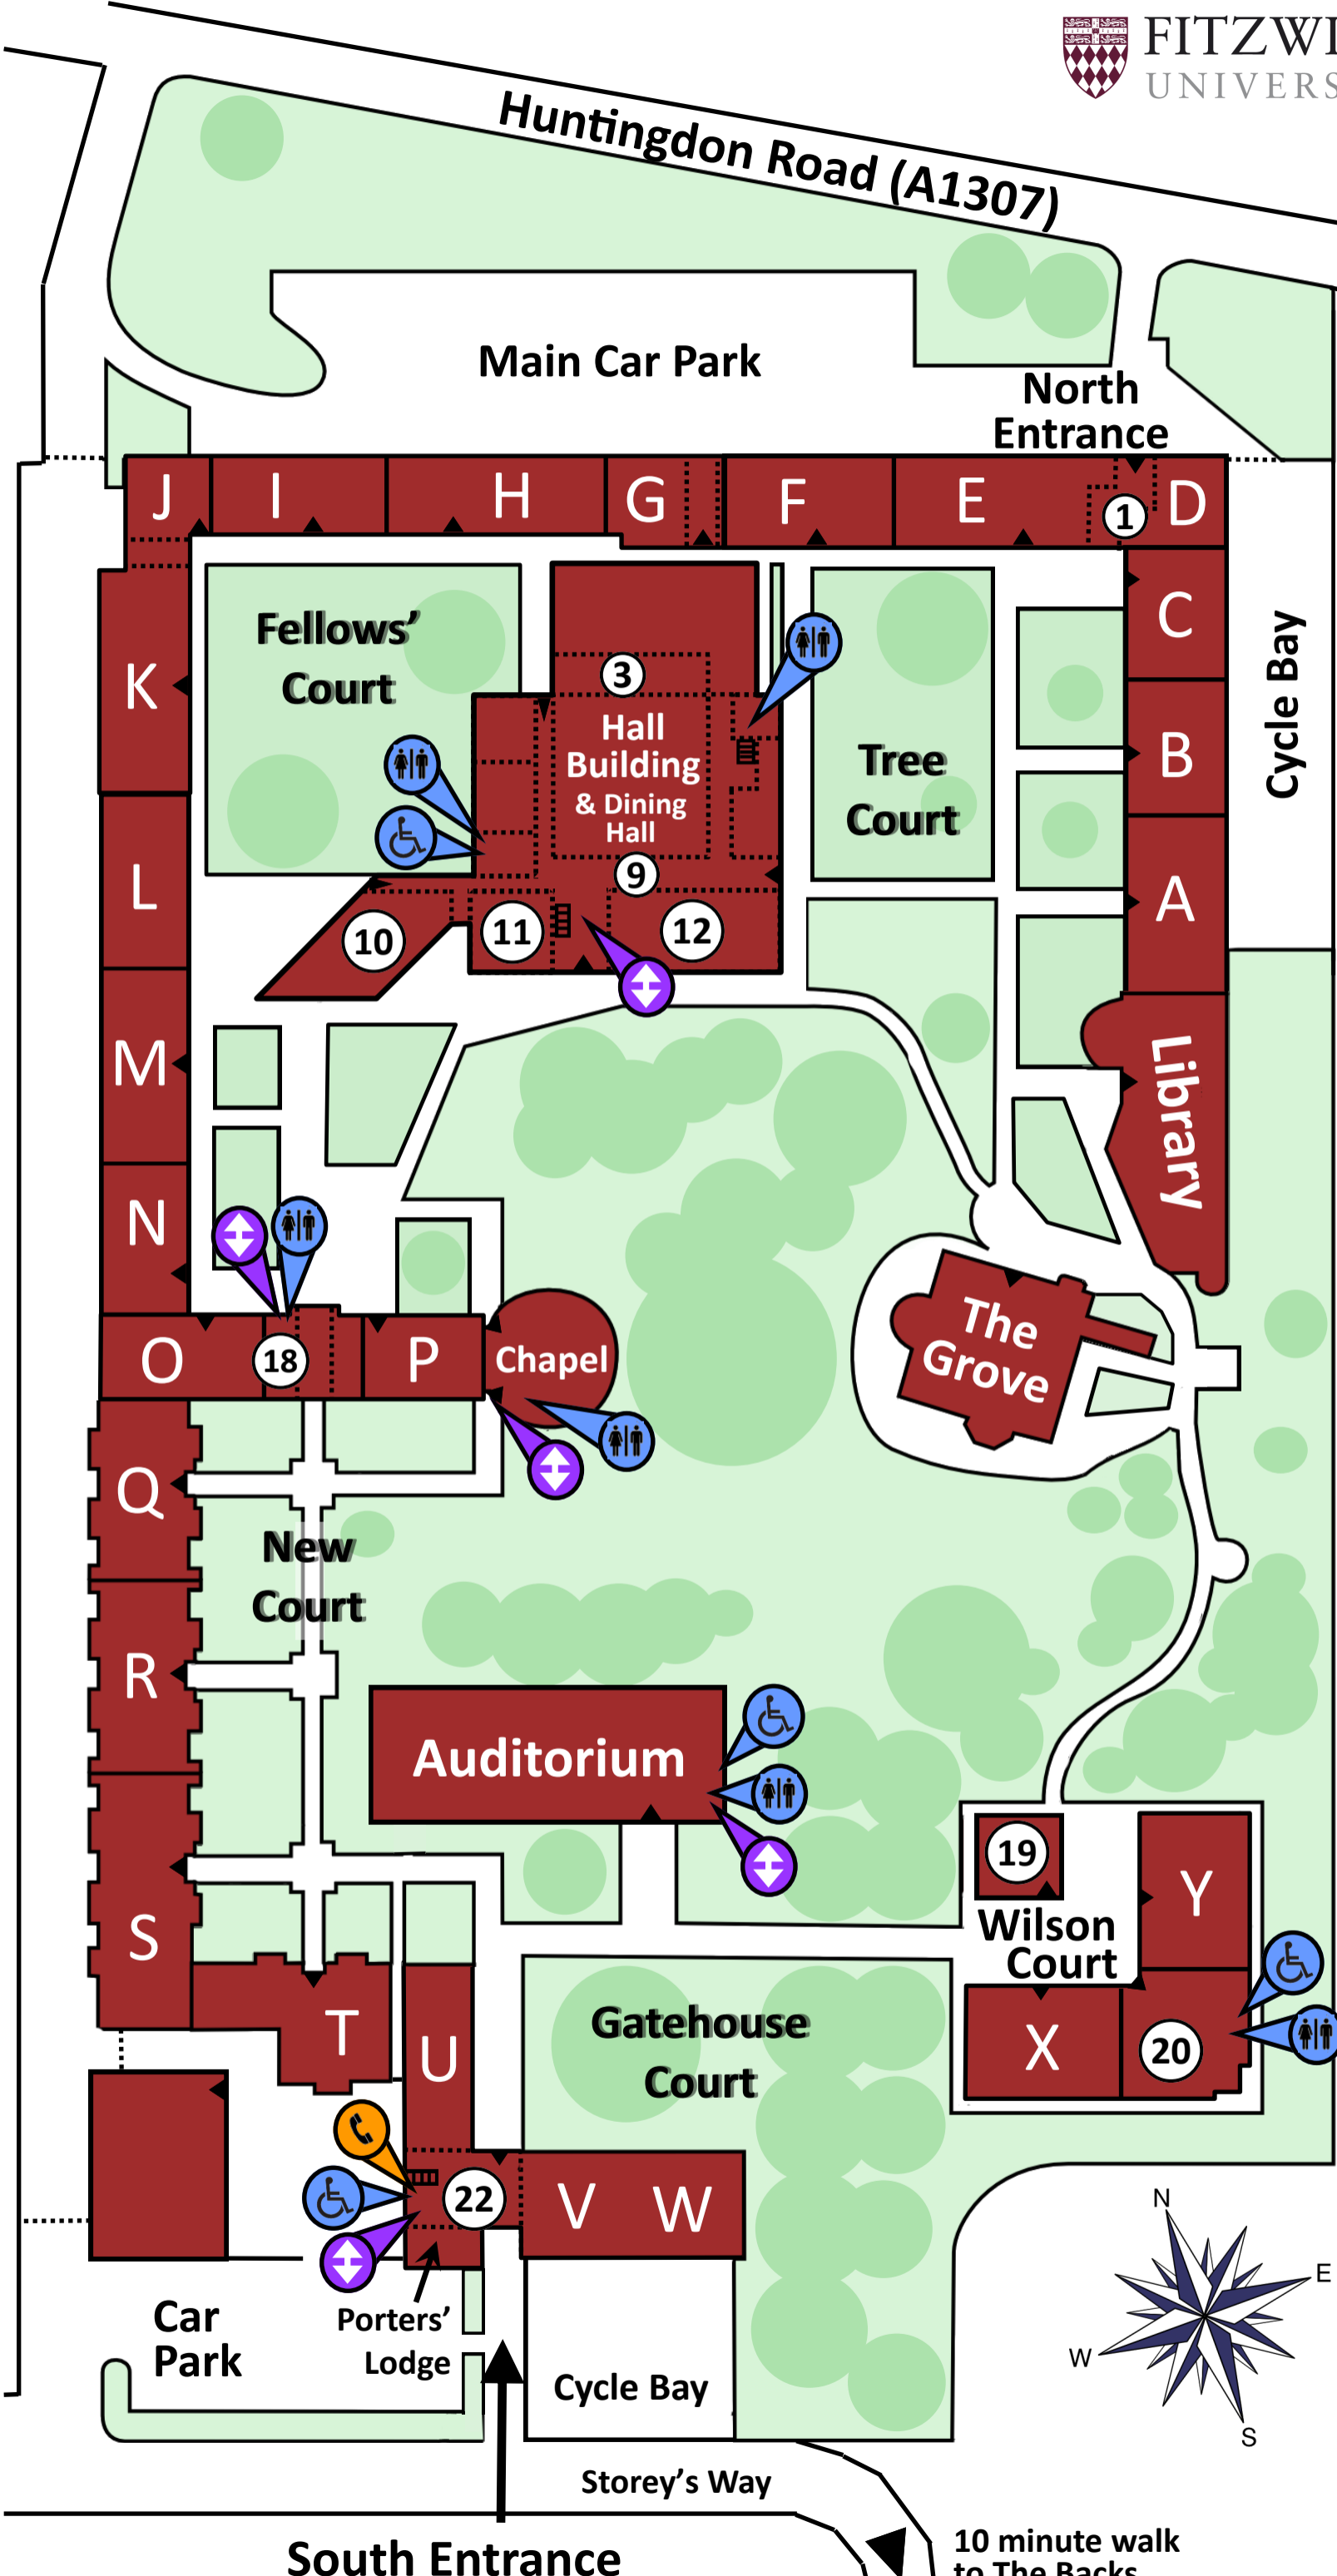

Huntingdon Road (A1307)

Five-minute walk
to Magdalene Bridge

Main Car Park

North
Entrance

Cycle Bay

First floor of
Hall Building

ROOMS

- Gaskoin Room (15)
- Gordon Cameron Lecture Theatre (19)
- Music Room (14)
- Old Library 1 (16)
- Old Library 2 (13)
- Old Senior Common Room (10)
- Reddaway Room (17)
- Society Room (18)
- Stretton Room (O)
- Trust Room (L)
- Walker Rooms 11 & 21 (upstairs)(22)
- Walter Grave Room (11)
- William Thatcher Room,
Wilson Court common rooms
& seminar rooms (20)

FACILITIES

- Café Bar (12)
- Conferences Office (G)
- Cyber Café (23)
- Dining Hall / Buttery (3)
- Domestic Office (K)
- IT Office (U)
- Laundry (F)
- North Porters' Lodge (1)
- Main Porters' Lodge (22)
- Screens / Notice Boards (9)

Toilets

Disabled toilet

Lift

Taxi freephone

South Entrance

10 minute walk
to The Backs

Storey's Way

Car
Park

Porters'
Lodge

Cycle Bay

Auditorium

New
Court

Chapel

The
Grove

Library

Gatehouse
Court